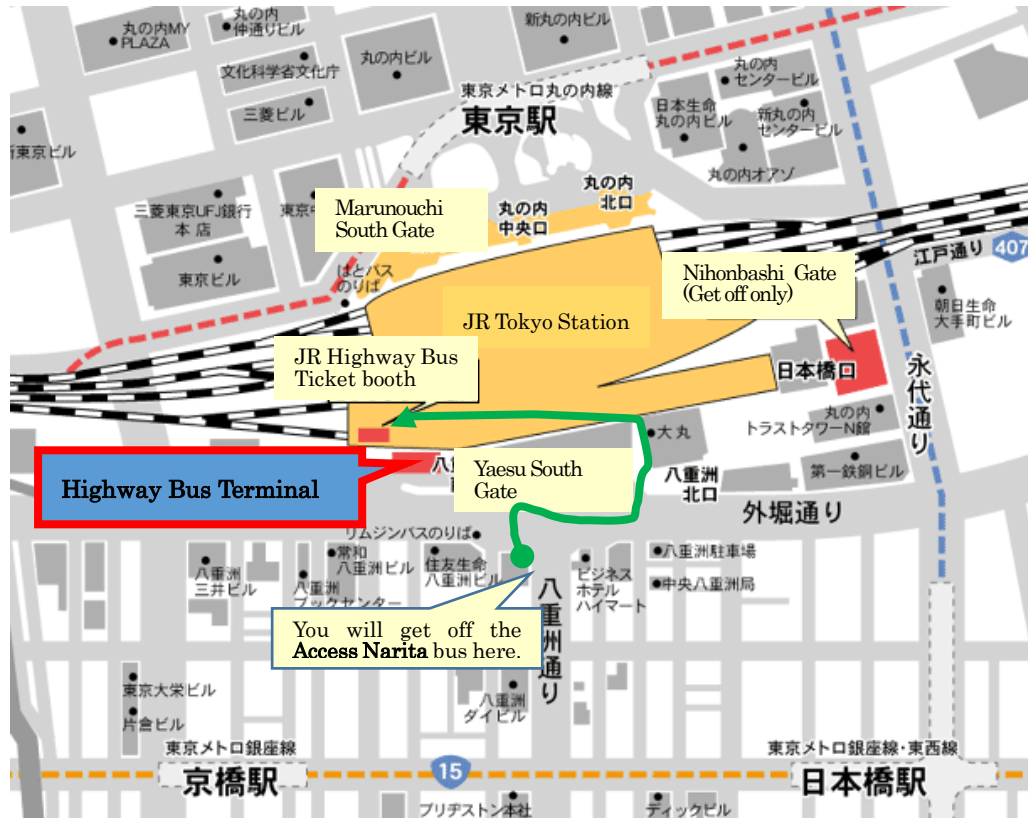

Map of the Tokyo Station – The Yaesu South Gate

In order to catch the bus to Fujinomiya direction, please go to the Yaesu South Gate after get off the Access Narita. You need to cross the big street.

Currently, the bus to FUJINOMIYA direction departs at Bus stop No. 9 or 8.

Confirm the direction before you get on the bus and pay the cost to the bus driver directly.

Just in case you got lost at the Tokyo Station, please show the writing on the right to the people around you.